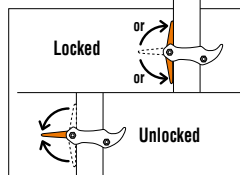

Latest version

Other languages

PETZL
 ZI Cidex 105A
 38920 Crolles
 France
 www.petzl.com/contact

ISO 9001
 Copyright Petzl

CE 0082	
Size 1	Size 2
52 cm	59 cm
485 g	505 g

TRIGREST Patented

Adjustment

1 Free movements
 → OK!

2 No movements
 → OK!

Positioning